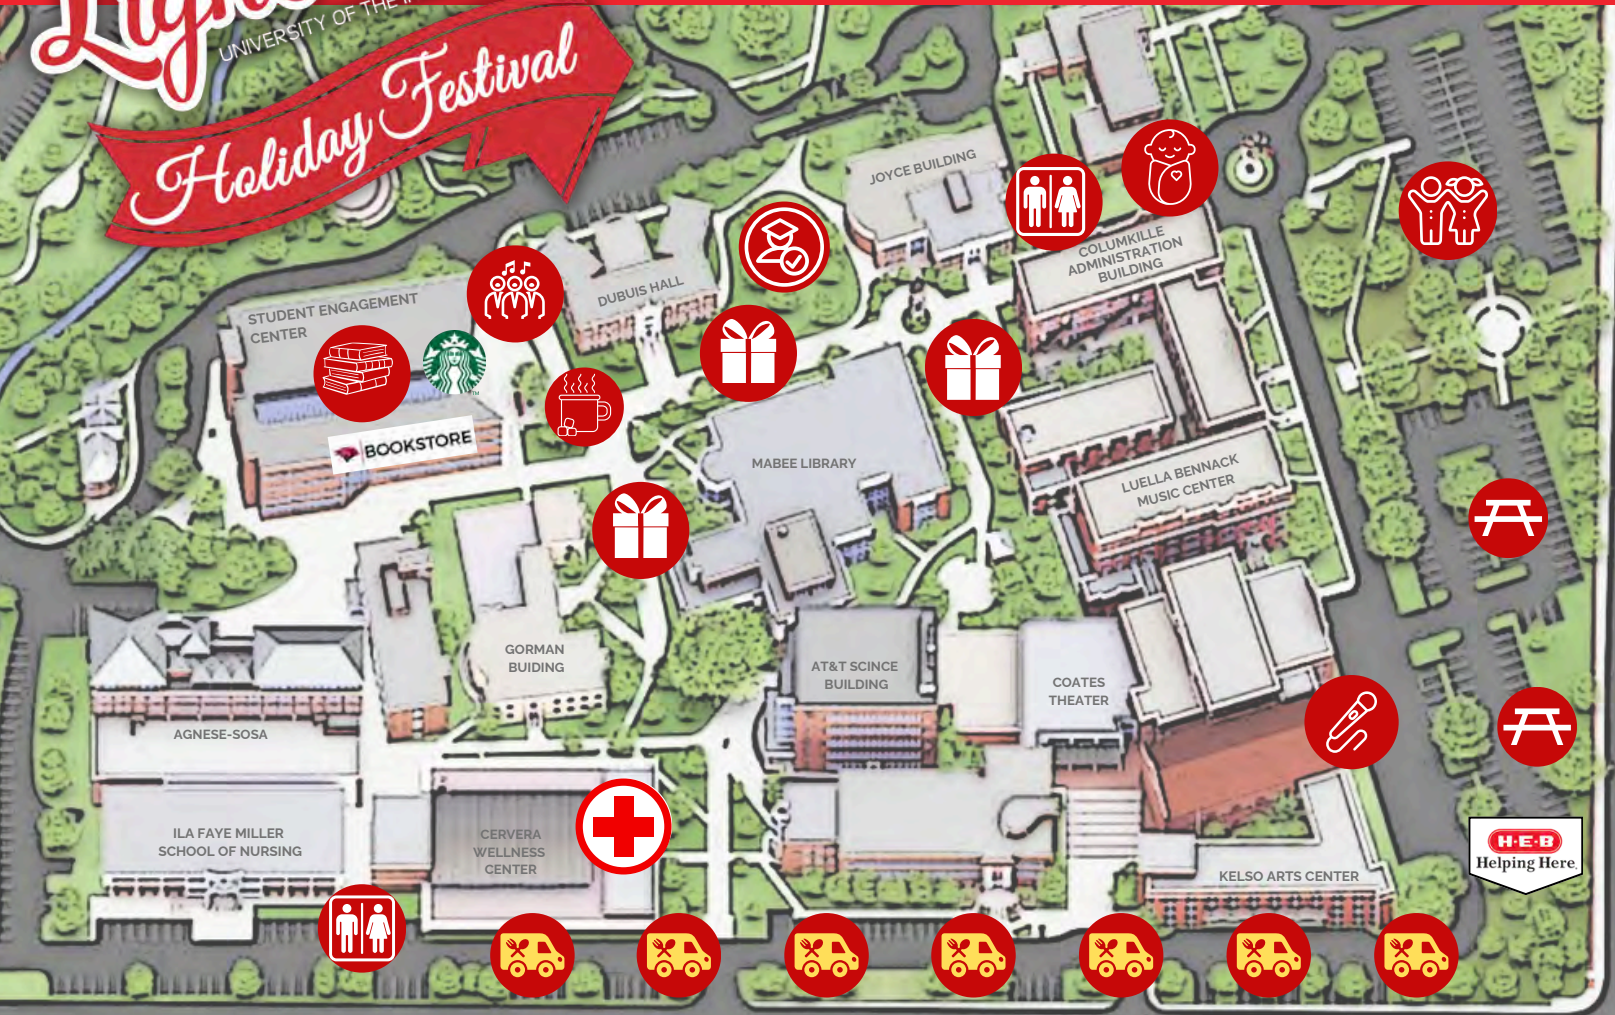

## Festival Map

### Map Key

- Shoppers Bazaar
- Free Hot Cocoa  
Student Engagement Center
- Alumni Exclusive  
Dubuis Lawn
- First Aid Station  
Cervera Wellness Center
- Food Truck Alley  
Hildebrand Parking
- Restrooms
- Complimentary Changing Tent  
Baby changing, nursing station and toddler potties
- Main Stage  
Sponsored by H-E-B  
Music Building
- Little Nest Stage  
Featuring San Antonio Schools
- Seating Area  
Music Building
- H-E-B Giving Away Tent
- SEC: Starbucks, Bookstore, Lucianos

### Food Truck Alley

- B-Daddy BBQ
- Mattega's Pizzeria
- Dipped Treats
- Rooster's
- Benjie's Munch
- Dona Kikas Godritas
- Slider Provider
- Mini Donut Lab
- Eddie's Hijo E Su
- Grouchy Mama's
- Tacos Al Carbon
- Lada Ladies
- Lady Picosa
- Backyard Concessions
- Pure Texan BBQ Co
- Wicked Panda

## H-E-B Main Stage Line Up

3:00 p.m. - Brainpower Connection Schools

3:35p.m. - Reyna Acosta Voice Studio

4:05 p.m. - Incarnate Word High School Choir

4:25 p.m. - St. Anthony Catholic High School -  
Cheer and Dance