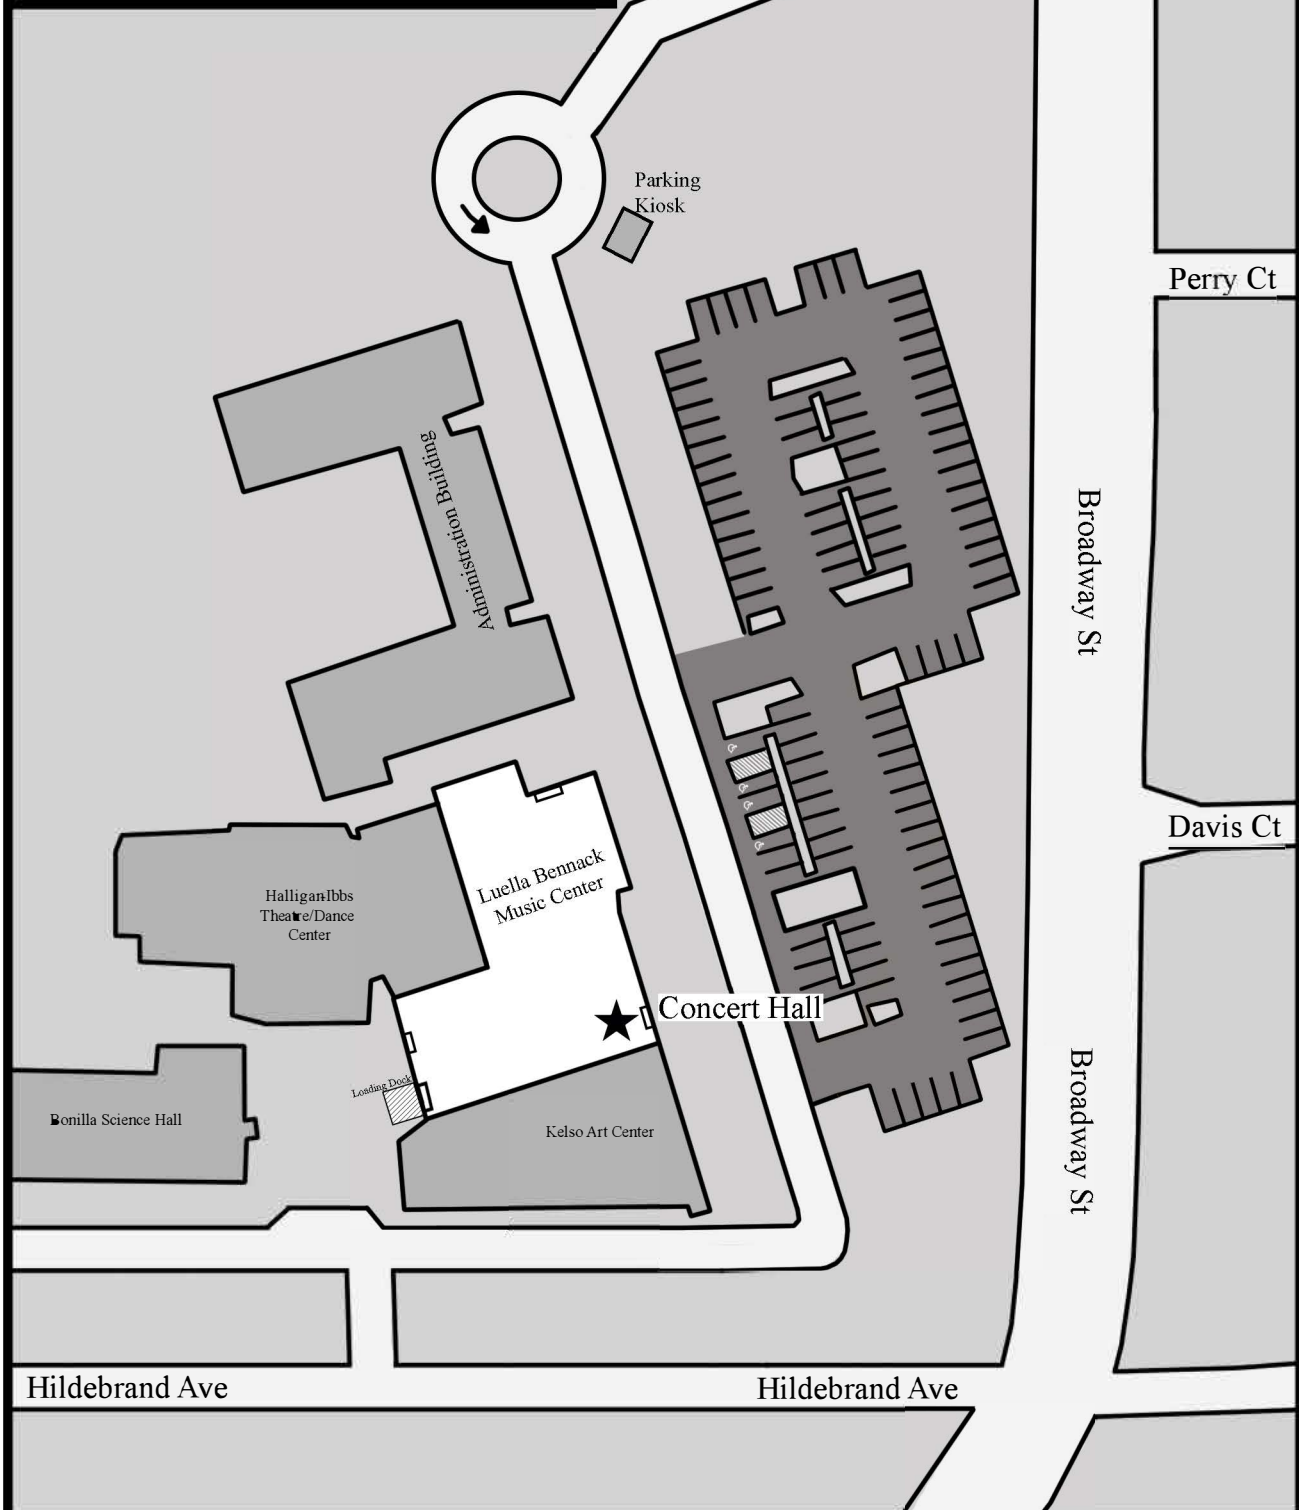

University of the Incarnate Word

Luella Bennack Music Center

4301 Broadway St
San Antonio, TX 78209

Parking
Kiosk

Administration Building

Halligan-Ibbs
Theatre/Dance
Center

Bonilla Science Hall

Loading Dock

Luella Bennack
Music Center

Kelso Art Center

★ Concert Hall

Broadway St

Burr Rd

Perry Ct

Broadway St

Davis Ct

Broadway St

Hildebrand Ave

Hildebrand Ave