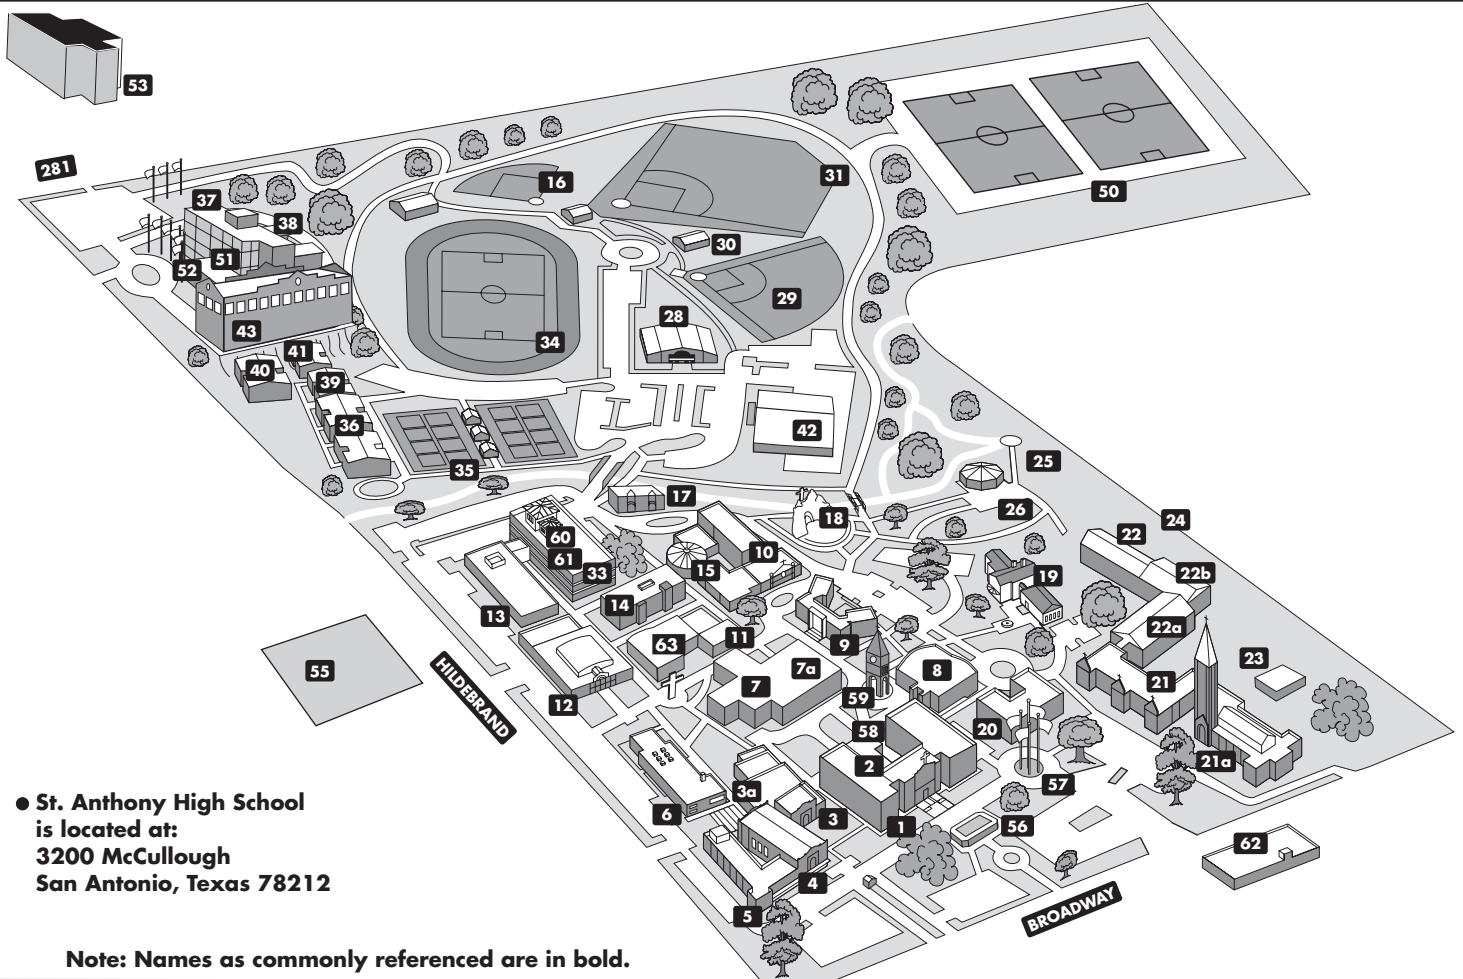

University of the Incarnate Word

● St. Anthony High School
is located at:
3200 McCullough
San Antonio, Texas 78212

Note: Names as commonly referenced are in bold.

- | | |
|--|--|
| <p>1. Administration Building Registrar, Business Office, Post Office, Campus Ministry, Sr. Columkille Colbert Hall residence hall, Paul R. Daher Academic Computer Center
Ashe-Bowie-White Teleconferencing Center</p> <p>2. Our Lady's Chapel</p> <p>3. Maureen Halligan-Ronald Ibbs Theatre and Dance Center</p> <p>3a. Elizabeth Huth Coates Theatre</p> <p>4. University Auditorium
Otto and Marcia Koehler Lobby</p> <p>5. Genevieve Tarlton Dougherty Fine Arts Center
Douglas and Donna Semmes Gallery 1st floor
Palestrina Recital Hall second level</p> <p>6. Science Hall, Ray Ellison Lecture Hall first level</p> <p>7. J. E. and L. E. Mabee Library-Computer Labs, Counseling</p> <p>7a. Kathleen and Mark Watson Auditorium</p> <p>8. Sr. Mary Elizabeth Joyce Applied Arts & Sciences Building</p> <p>9. Bishop Claude Dubuis Hall residence hall</p> <p>10. Marian Hall residence hall</p> <p>11. Incarnate Word House</p> <p>12. Richard and Janet Cervera Wellness Center</p> <p>13. Sr. Charles Marie Frank Nursing Building
Col. Anne Everett Lecture Hall second level</p> <p>14. Sr. Clement Eagan Hall residence hall, Campus Police</p> <p>15. Student Center, Dining Hall, Campus Bookstore lower level</p> <p>16. Practice Infield</p> <p>17. Buckley-Mitchell Center</p> <p>18. Lourdes Grotto</p> <p>19. George Washington Brackenridge Villa</p> <p>20. Incarnate Word Generalate</p> <p>21. Incarnate Word Motherhouse</p> <p>21a. Chapel of the Incarnate Word</p> <p>22. Primary Care/Nursing Center</p> <p>22a. Retirement Apartments</p> | <p>22b. Recreation Area</p> <p>23. Centennial Hall</p> <p>24. Reborn Center for Spirituality and the Arts</p> <p>25. Blue Hole</p> <p>26. Picnic Area/Sand Volleyball Court</p> <p>28. Alice P. McDermott Convocation Center
Gorman-Mitchell Room second level</p> <p>29. Softball Field</p> <p>30. Concession Building</p> <p>31. Daniel J. Sullivan IV Baseball Field</p> <p>33. Agnese/Sosa Living/Learning Center</p> <p>34. Soccer Field & Track</p> <p>35. Clarence Mayberry Tennis Center</p> <p>36. Village of Avoca Apartments</p> <p>37. Dr. Burton E. Grossman International Conference Center</p> <p>38. St. Joseph's Hall</p> <p>39. Avoca C</p> <p>40. Avoca D</p> <p>41. Avoca E</p> <p>42. Ann Barshop Natatorium</p> <p>43. Housing/Bookstore/Skyroom Conference Center</p> <p>50. Practice Soccer Fields</p> <p>51. Henriette Leonard Auditorium</p> <p>52. Southwestern Bell Conference Room</p> <p>53. Incarnate Word High School, Madeleine Hall residence
Alumni Park</p> <p>56. Bernard O'Halloran Fountain</p> <p>57. Mission Plaza</p> <p>58. Sr. Antoninus Buckley Courtyard</p> <p>59. The Marjorie Jordan Carillon Plaza</p> <p>60. Student Health Center</p> <p>61. Center for Well-Being</p> <p>62. Mark and Kathleen Watson Enrollment Services Center
Financial Assistance, Admissions</p> <p>63. Gorman Business and Education Center</p> |
|--|--|