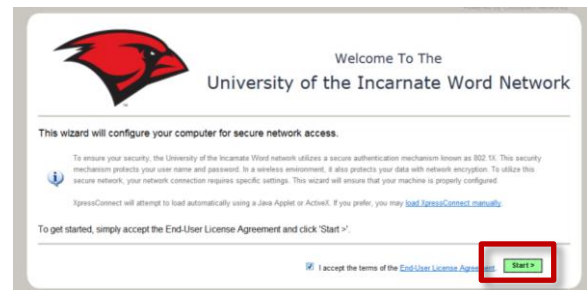

5. Open **Internet Explorer**
6. The **UIW Network welcome page** opens
7. Click **Start**